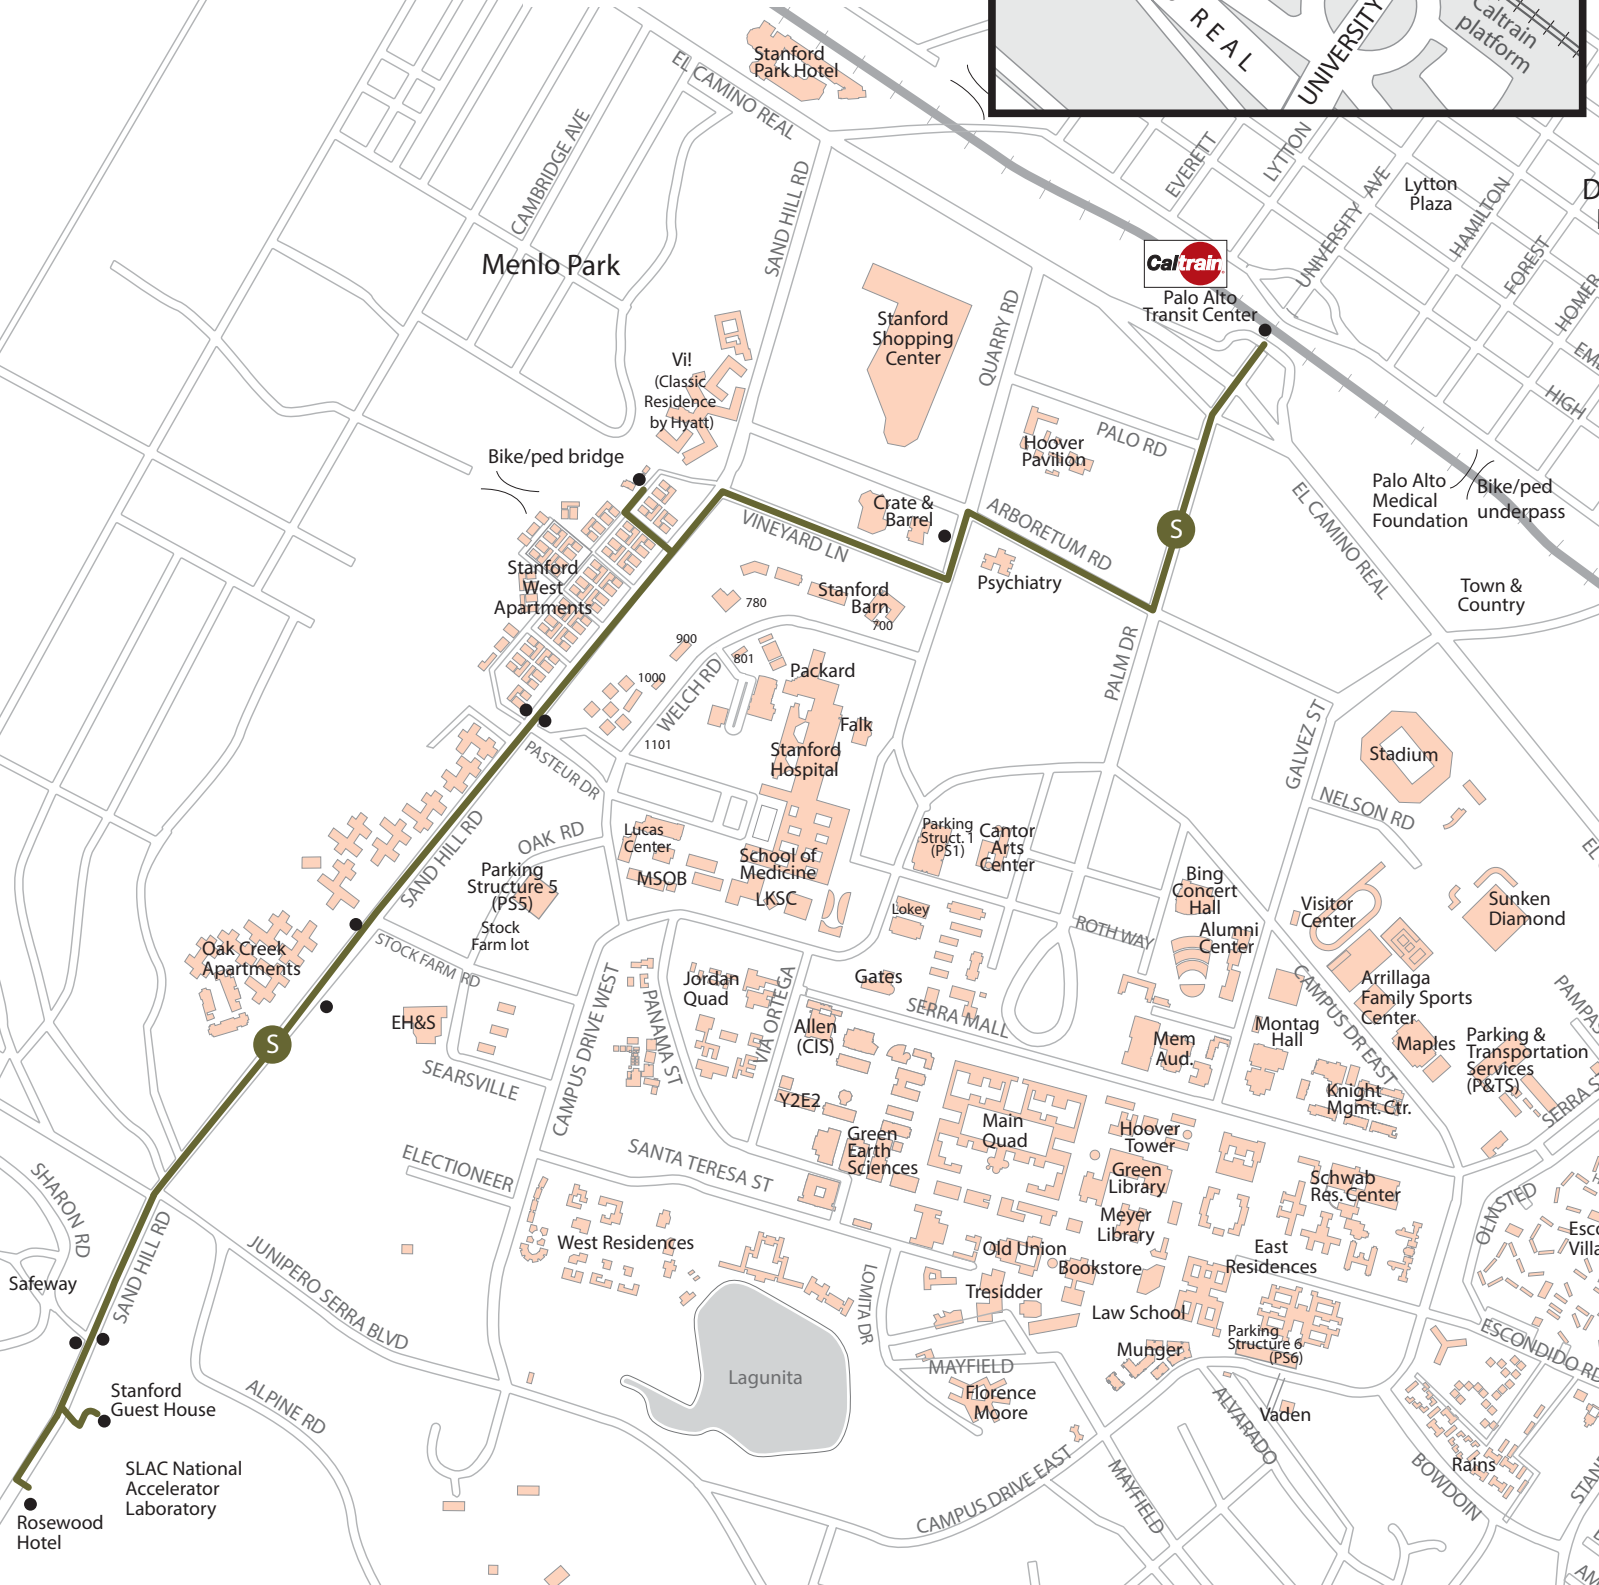

# Line S

Effective June 1, 2015

SLAC National Accelerator Laboratory  
Rosewood Hotel