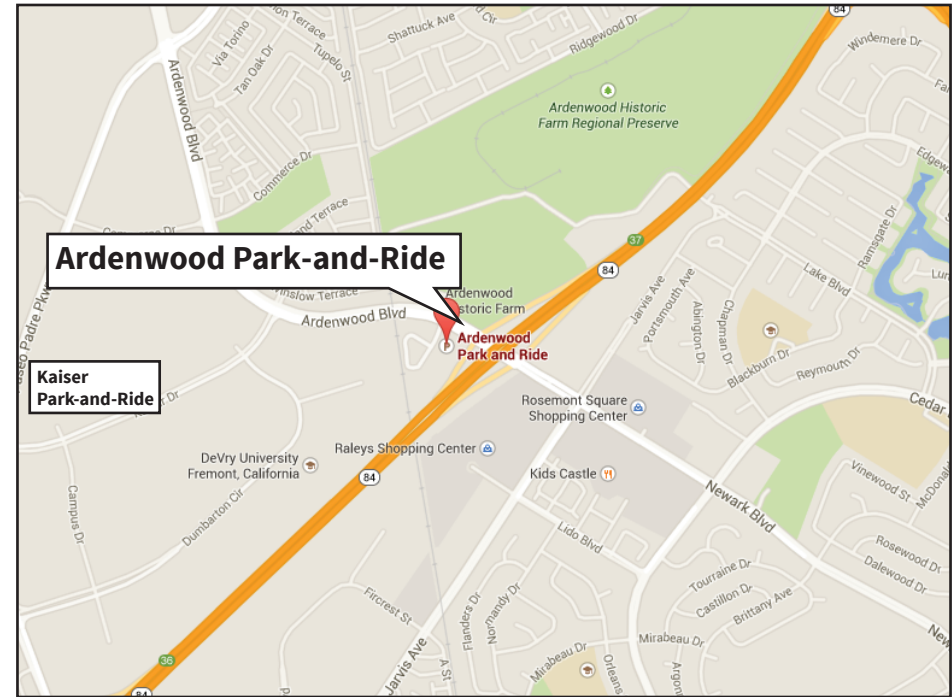

EAST BAY COMMUTE TO STANFORD

(Ardenwood Park-and-Ride Lot, Newark)

Utilizing the AC Transit Line U/Ardenwood Express:

- Start by driving to the Ardenwood Park-and-Ride Lot.
- Board the AC Transit Line U or Ardenwood Express towards Palo Alto.
- Arrive at the Stanford Oval or Stanford Medical Center.
- For the return trip, start by walking or biking to the AC Transit stop at the Stanford Oval or Stanford Medical Center.
- Board the AC Transit Line U Express or Ardenwood Express eastbound bus.
- Arrive at the Ardenwood Park-and-Ride Lot.

Utilizing the Dumbarton Express Line DB:

- Start by driving to the Ardenwood Park-and-Ride Lot.
- Board the Dumbarton Express Line DB towards Palo Alto.
- Arrive at the Stanford Oval or Stanford Medical Center.
- For the return trip, start by walking or biking to the Dumbarton Express stop at the Stanford Oval or Stanford Medical Center.
- Board the Dumbarton Express eastbound bus.
- Arrive at the Ardenwood Park-and-Ride Lot.

Tips: The Ardenwood Park-and-Ride Lot often fills up quickly in the morning. Consider the Kaiser and Wells Fargo Park-and-Ride Lots as alternatives.

Additional Options and Resources

MARGUERITE SHUTTLE

marguerite.stanford.edu