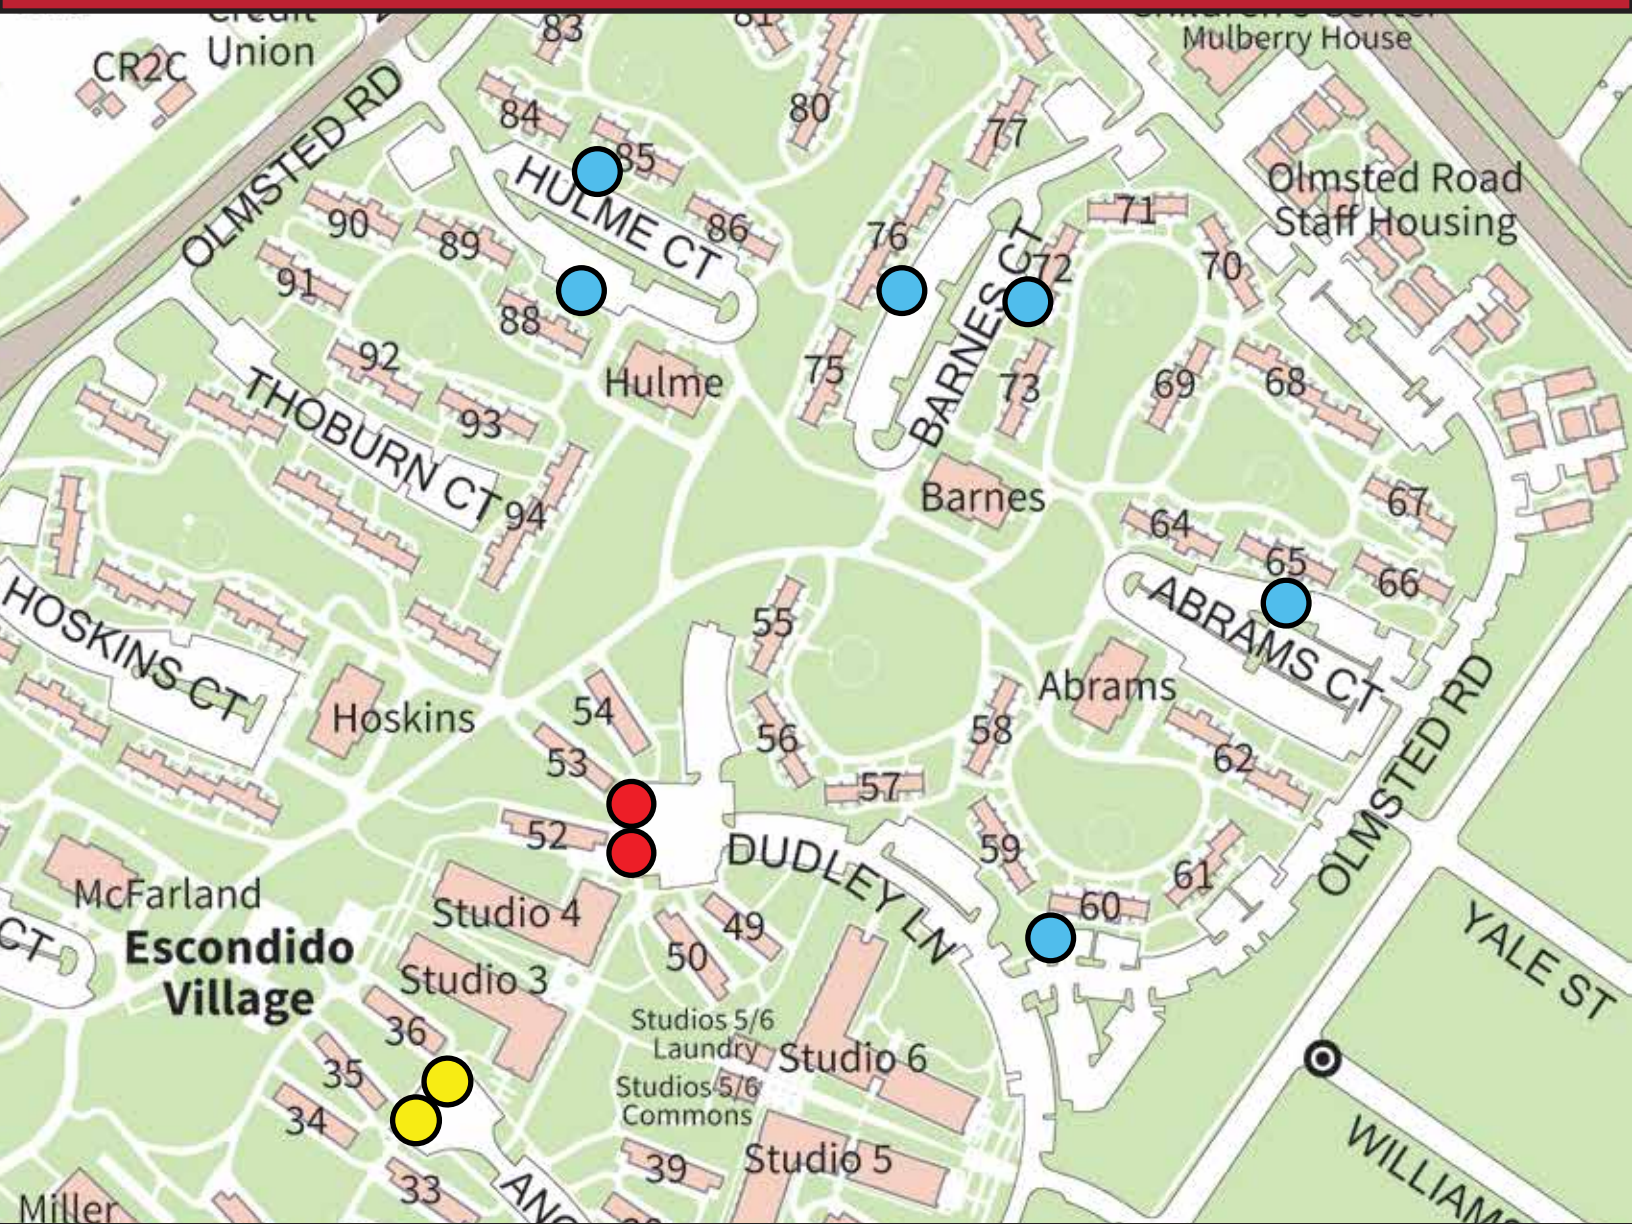

Escondido Village Loading Zones

Effective June 20, 2017

Vehicles may remain in loading zones for a maximum of **20 MINUTES**.

Enforcement hours

Eligibility

Monday - Friday
8 a.m. - 5 p.m.

'ES'-permit holders

24 hours, 7 days

Hoskins residents with 'ES' permits

24 hours, 7 days

McFarland residents with 'ES' permits