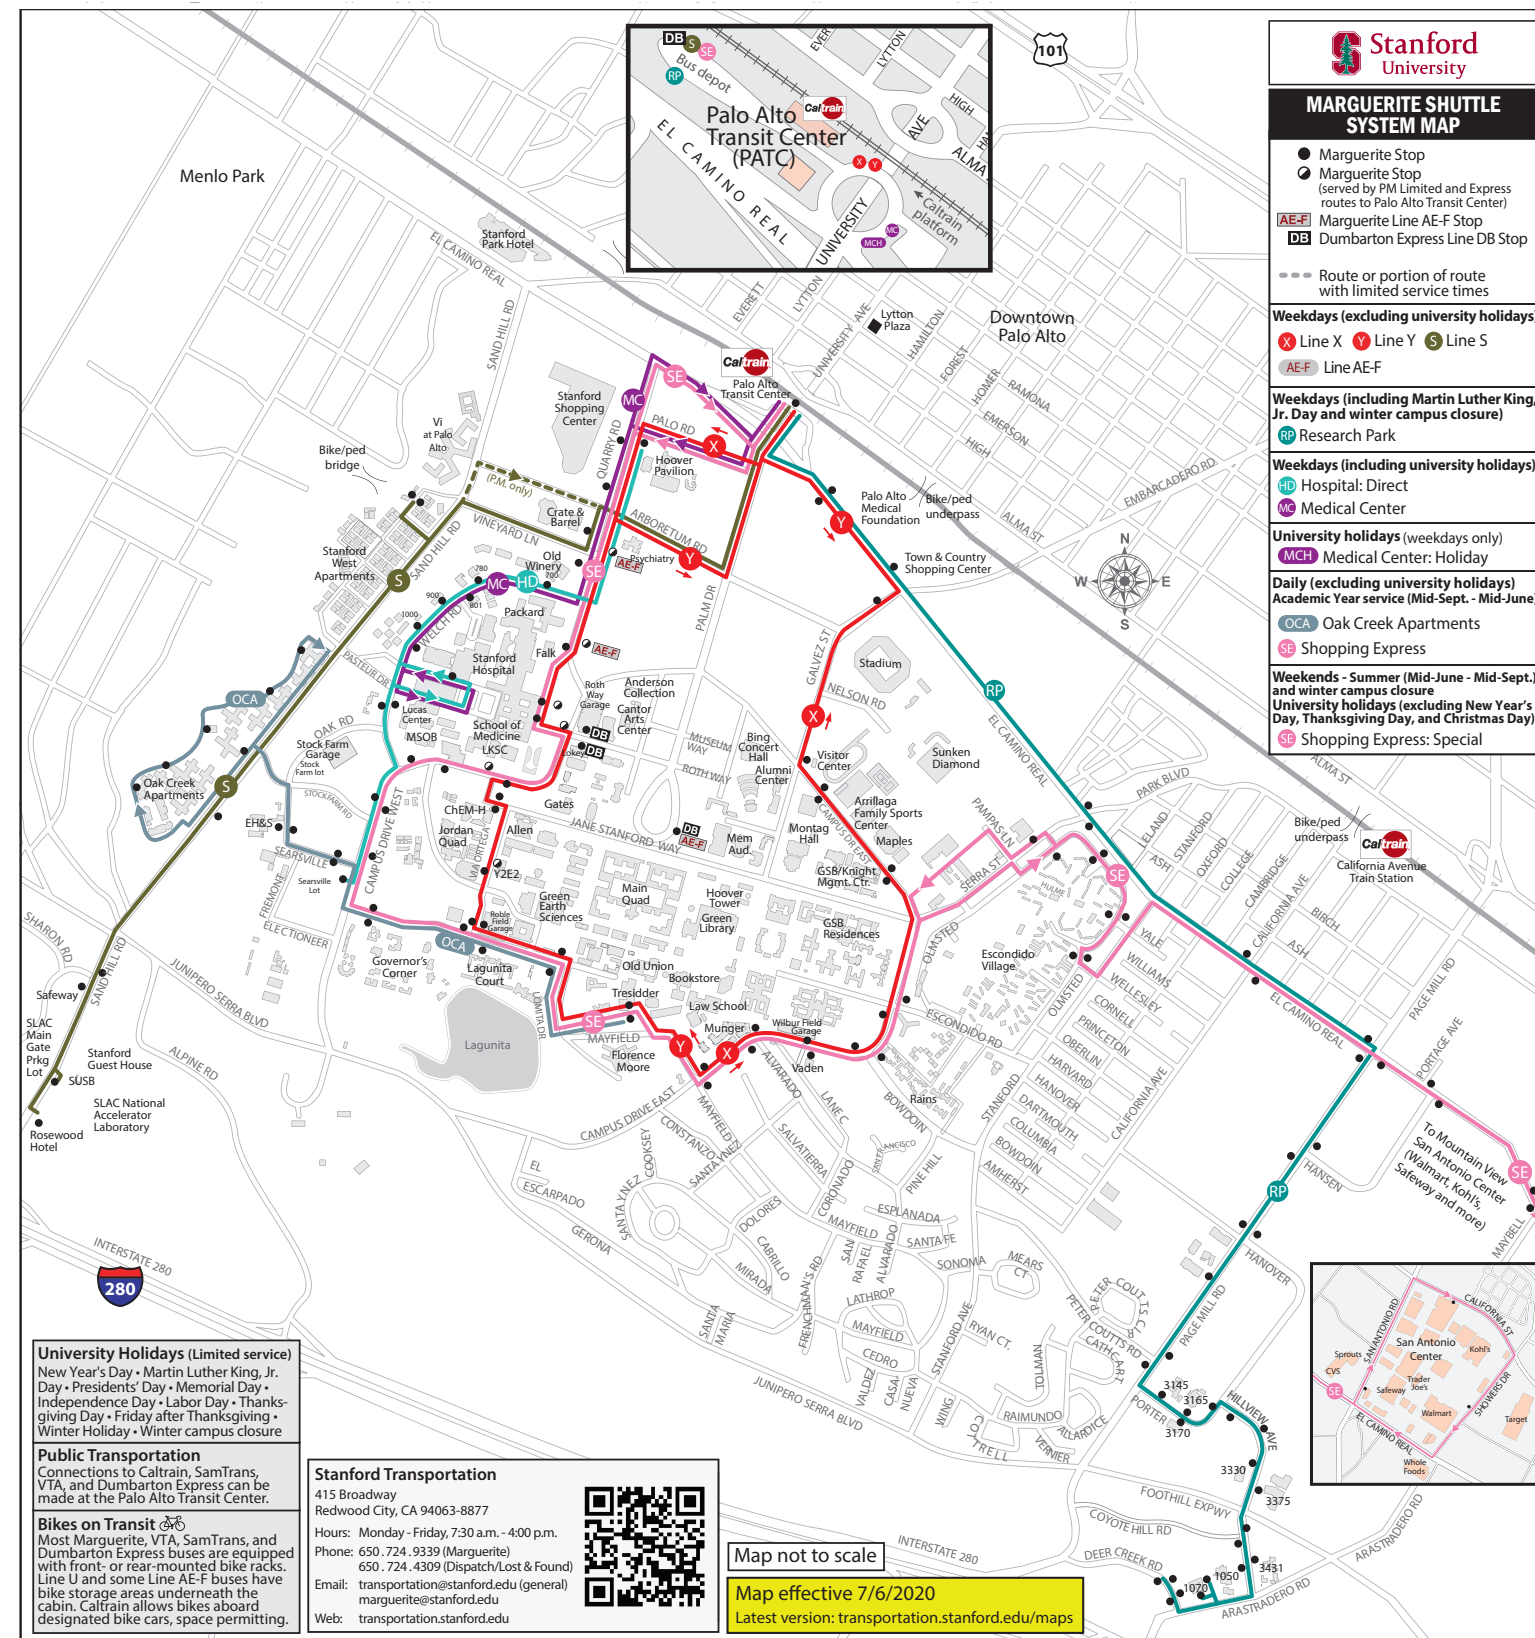

# Marguerite

Request a free customized commute plan:  
[transportation.stanford.edu/commuteplanning](http://transportation.stanford.edu/commuteplanning)

# Transit Serving Stanford

Agency	Area Served	Connections	Website
<b>ACE Train*</b>	Central Valley East Bay South Bay	Transfer to Caltrain in San Jose.	acerail.com
<b>Amtrak</b>	Sacramento Area East Bay South Bay	Transfer to Caltrain in San Jose.	capitolcorridor.org
<b>BART</b>	East Bay San Francisco	Transfer to Transbay Buses in Union City or Fremont, or to Caltrain in Millbrae.	BART.gov
<b>Caltrain*</b>	Peninsula (Between San Francisco and Gilroy)	Take Caltrain to the Palo Alto Transit Center or California Avenue. Transfer to Marguerite to reach campus.	caltrain.com
<b>Golden Gate Transit</b>	North Bay San Francisco	Transfer to BART in San Francisco.	goldengatetransit.org
<b>Marguerite</b>	-Stanford Campus -Palo Alto Transit Center -Neighboring Communities	Free shuttles connect to local shopping and dining. Transfer to regional transit at the Palo Alto Transit Center.	marguerite.stanford.edu
<b>Muni</b>	San Francisco	Several transfer options to BART or Caltrain.	sfmta.com
<b>SamTrans</b>	Peninsula (Between Palo Alto and San Francisco)	Several transfer options to BART or Caltrain.	samtrans.com
<b>Transbay Buses*</b>	East Bay Stanford Campus	Take the Dumbarton Express to the Palo Alto Transit Center or campus. Transfer to Marguerite to reach your campus destination.	transportation.stanford.edu/ east-bay-stanford-transit-guide
<b>VTA*</b>	South Bay	Take a VTA bus to the Palo Alto Transit Center or VTA buses and/or light rail to connect with Caltrain. Transfer to Marguerite at the Palo Alto Transit Center to reach campus.	vta.org

\*Free or discounted transit for eligible Stanford affiliates: [transportation.stanford.edu/discounts](https://transportation.stanford.edu/discounts)