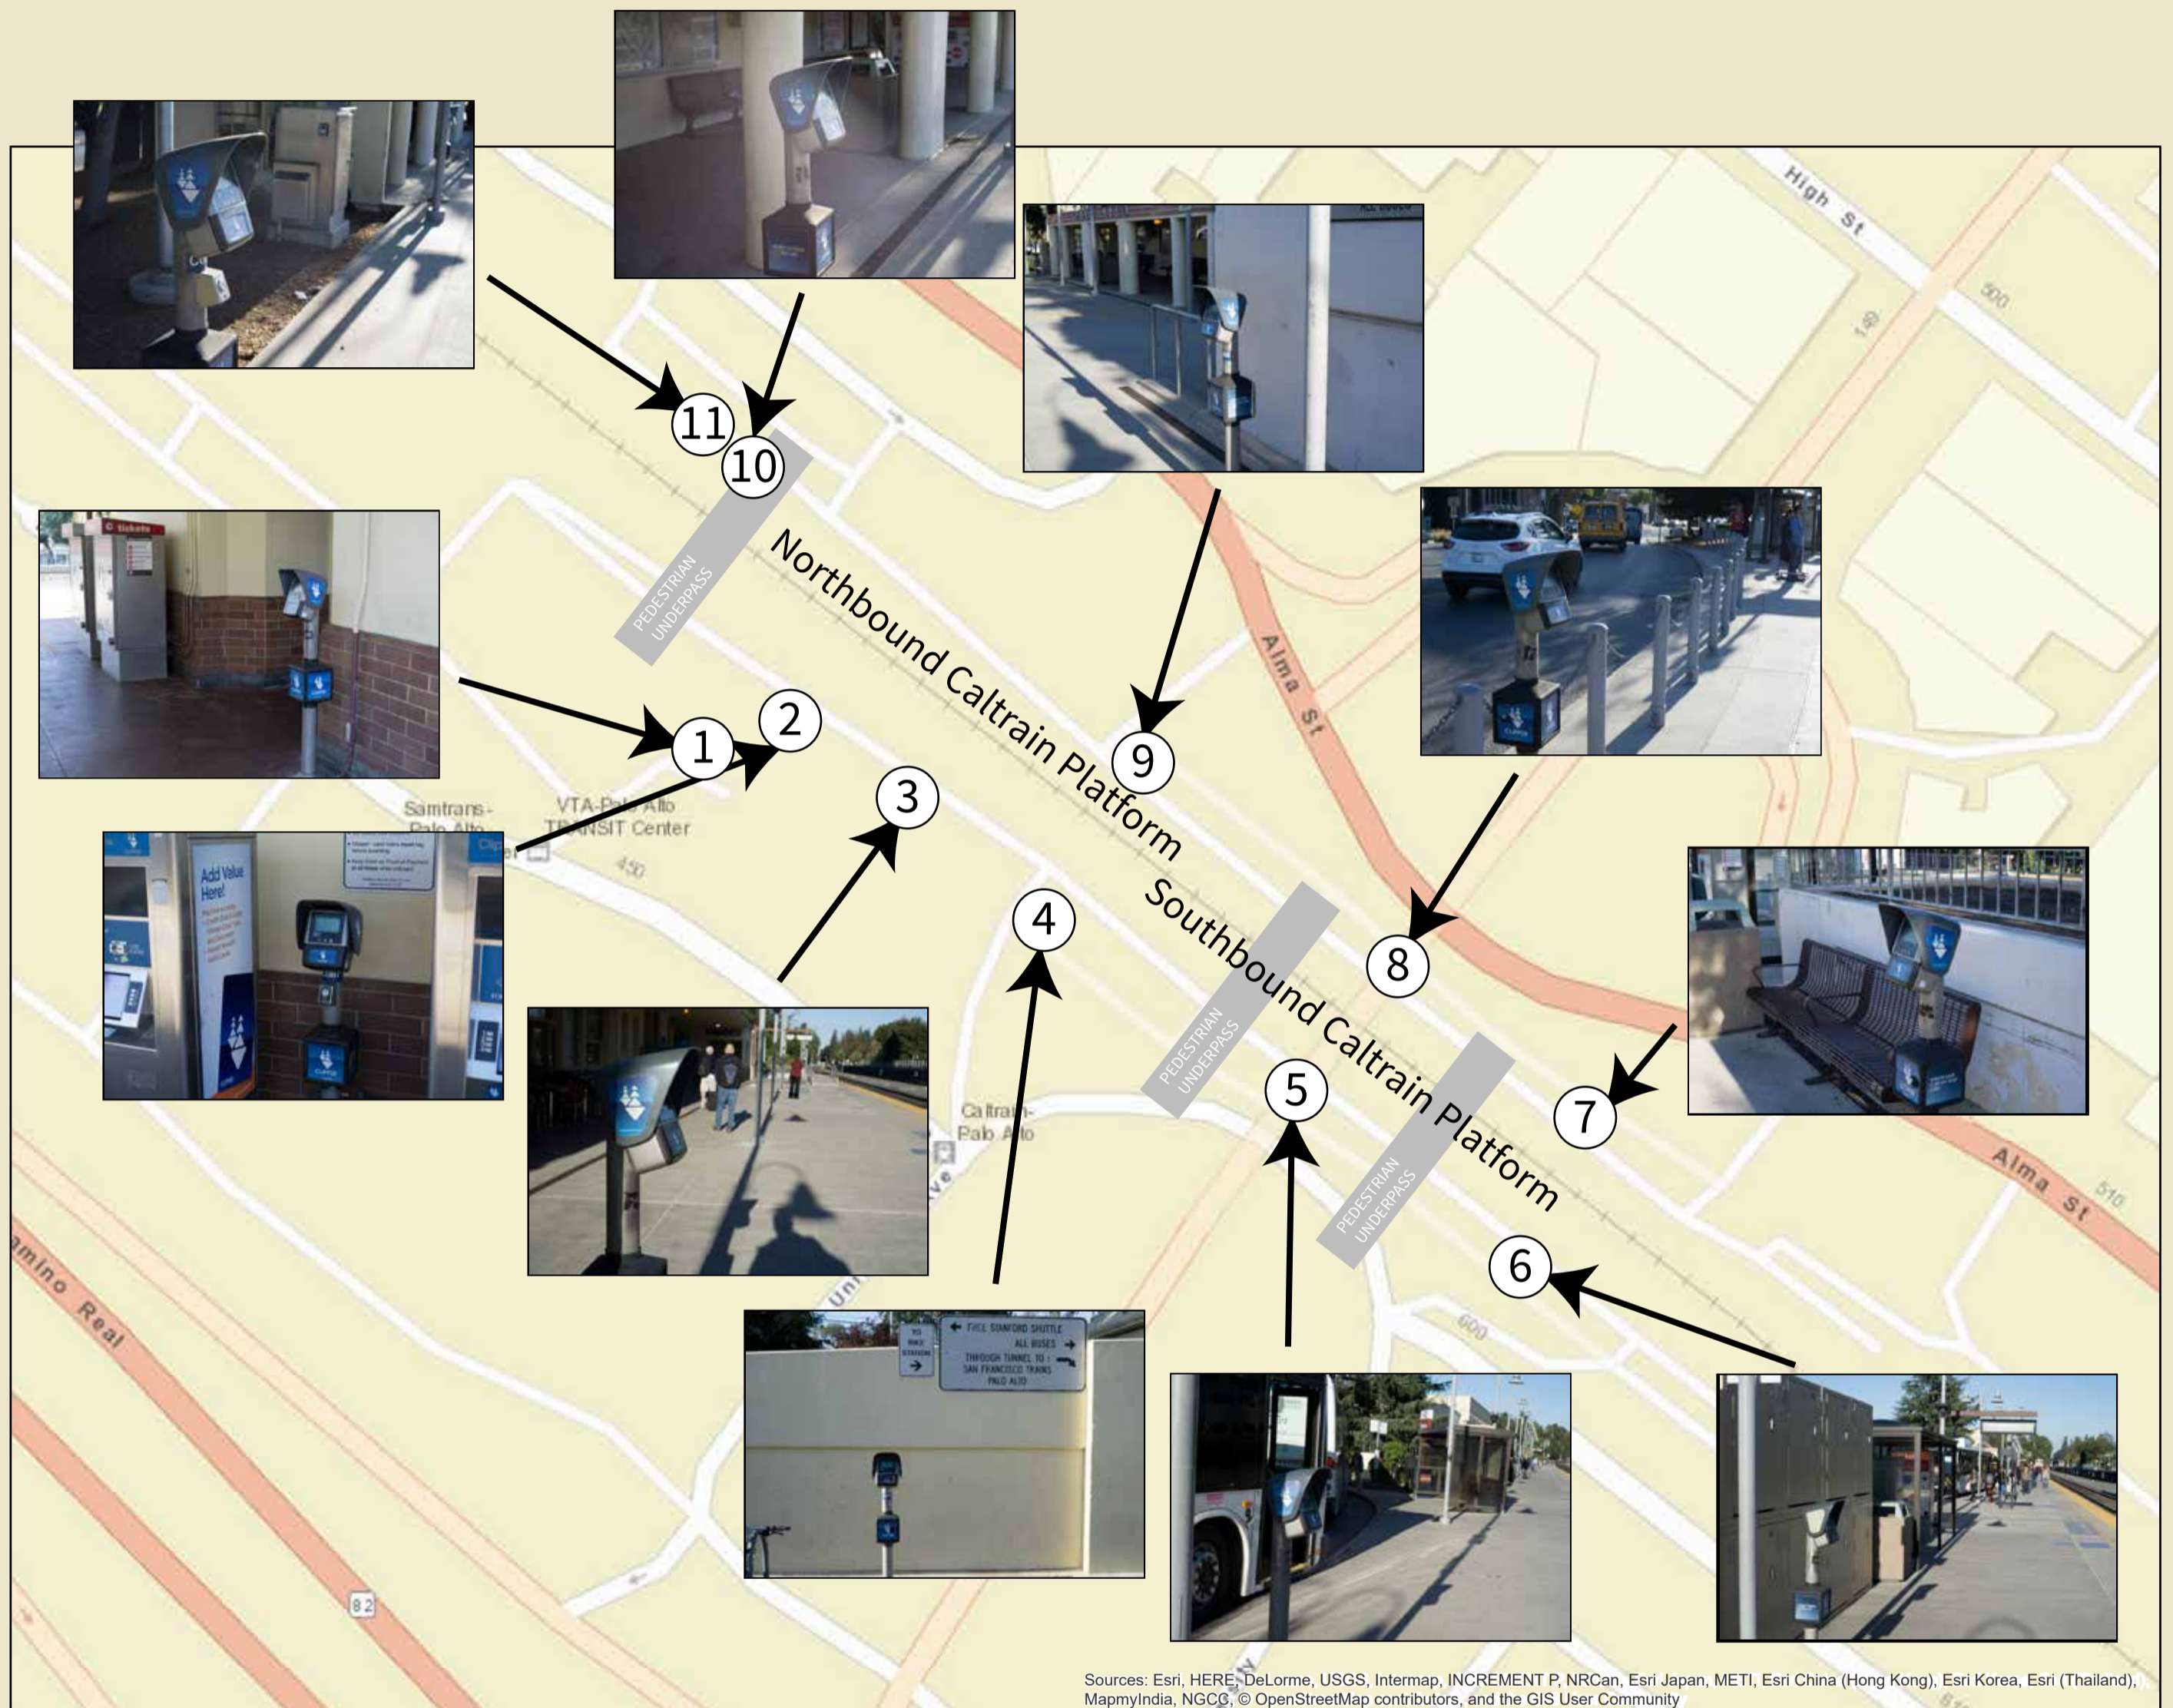

Clipper Reader Locations at the Palo Alto Transit Center

Sources: Esri, HERE, DeLorme, USGS, Intermap, INCREMENT P, NRCan, Esri Japan, METI, Esri China (Hong Kong), Esri Korea, Esri (Thailand), MapmyIndia, NGCC, © OpenStreetMap contributors, and the GIS User Community

STANFORD UNIVERSITY
P&TS
Parking & Transportation Services

transportation.stanford.edu/goclipper

commuteclub@stanford.edu | 650.736.9923

1. In the tunnel between Caltrain Platform and Bus Depot
2. Northwest of Cafe Venetia
3. Near the entrance of Cafe Venetia
4. Northwest of University Circle, near the pedestrian underpass entrance
5. At the top of University Circle, where Marguerite buses pick up and drop off
6. Southeast of University Circle, next to the bicycle lockers
7. Near the Southeast entrance of the pedestrian underpass
8. Directly across from University Circle, next to Alma Street
9. Near the central pedestrian underpass entrance
10. Northwest edge of Caltrain information and shelter
11. Northwest of Clipper Terminal 10