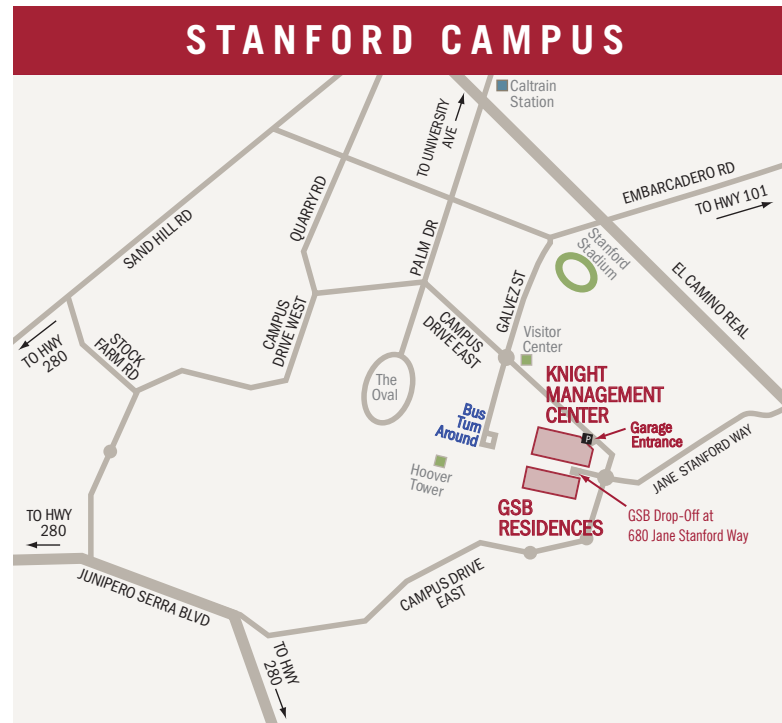

Key Spaces

Arbuckle Dining Pavilion	North
CEMEX Auditorium	Zambrano
General Atlantic Great Room	Bass
Makena Capital Traders Pit	Bass
NGP Collaboration Lab	McClelland
Oberndorf Event Center	North
Ormond Family Dean's Suite	Faculty West
Real-time Analysis and Investment Lab (RAIL)	Bass
Seawell Family Boardroom	Bass
TA Associates Café	Faculty West
The Stanford Investors Common	Schwab Residential Center
Vidalakis Courtyard and Dining Hall	Schwab Residential Center

Stanford Graduate School of Business

Knight Management Center

655 Knight Way
Stanford, CA 94305-7298
Phone: +1.650.723.2146

GSB Residences

680 Jane Stanford Way
Stanford, CA 94305-6090
Phone: +1.650.725.6880

www.gsb.stanford.edu

STANFORD GRADUATE
BUSINESS SCHOOL OF

Knight Management Center

Map & Directory