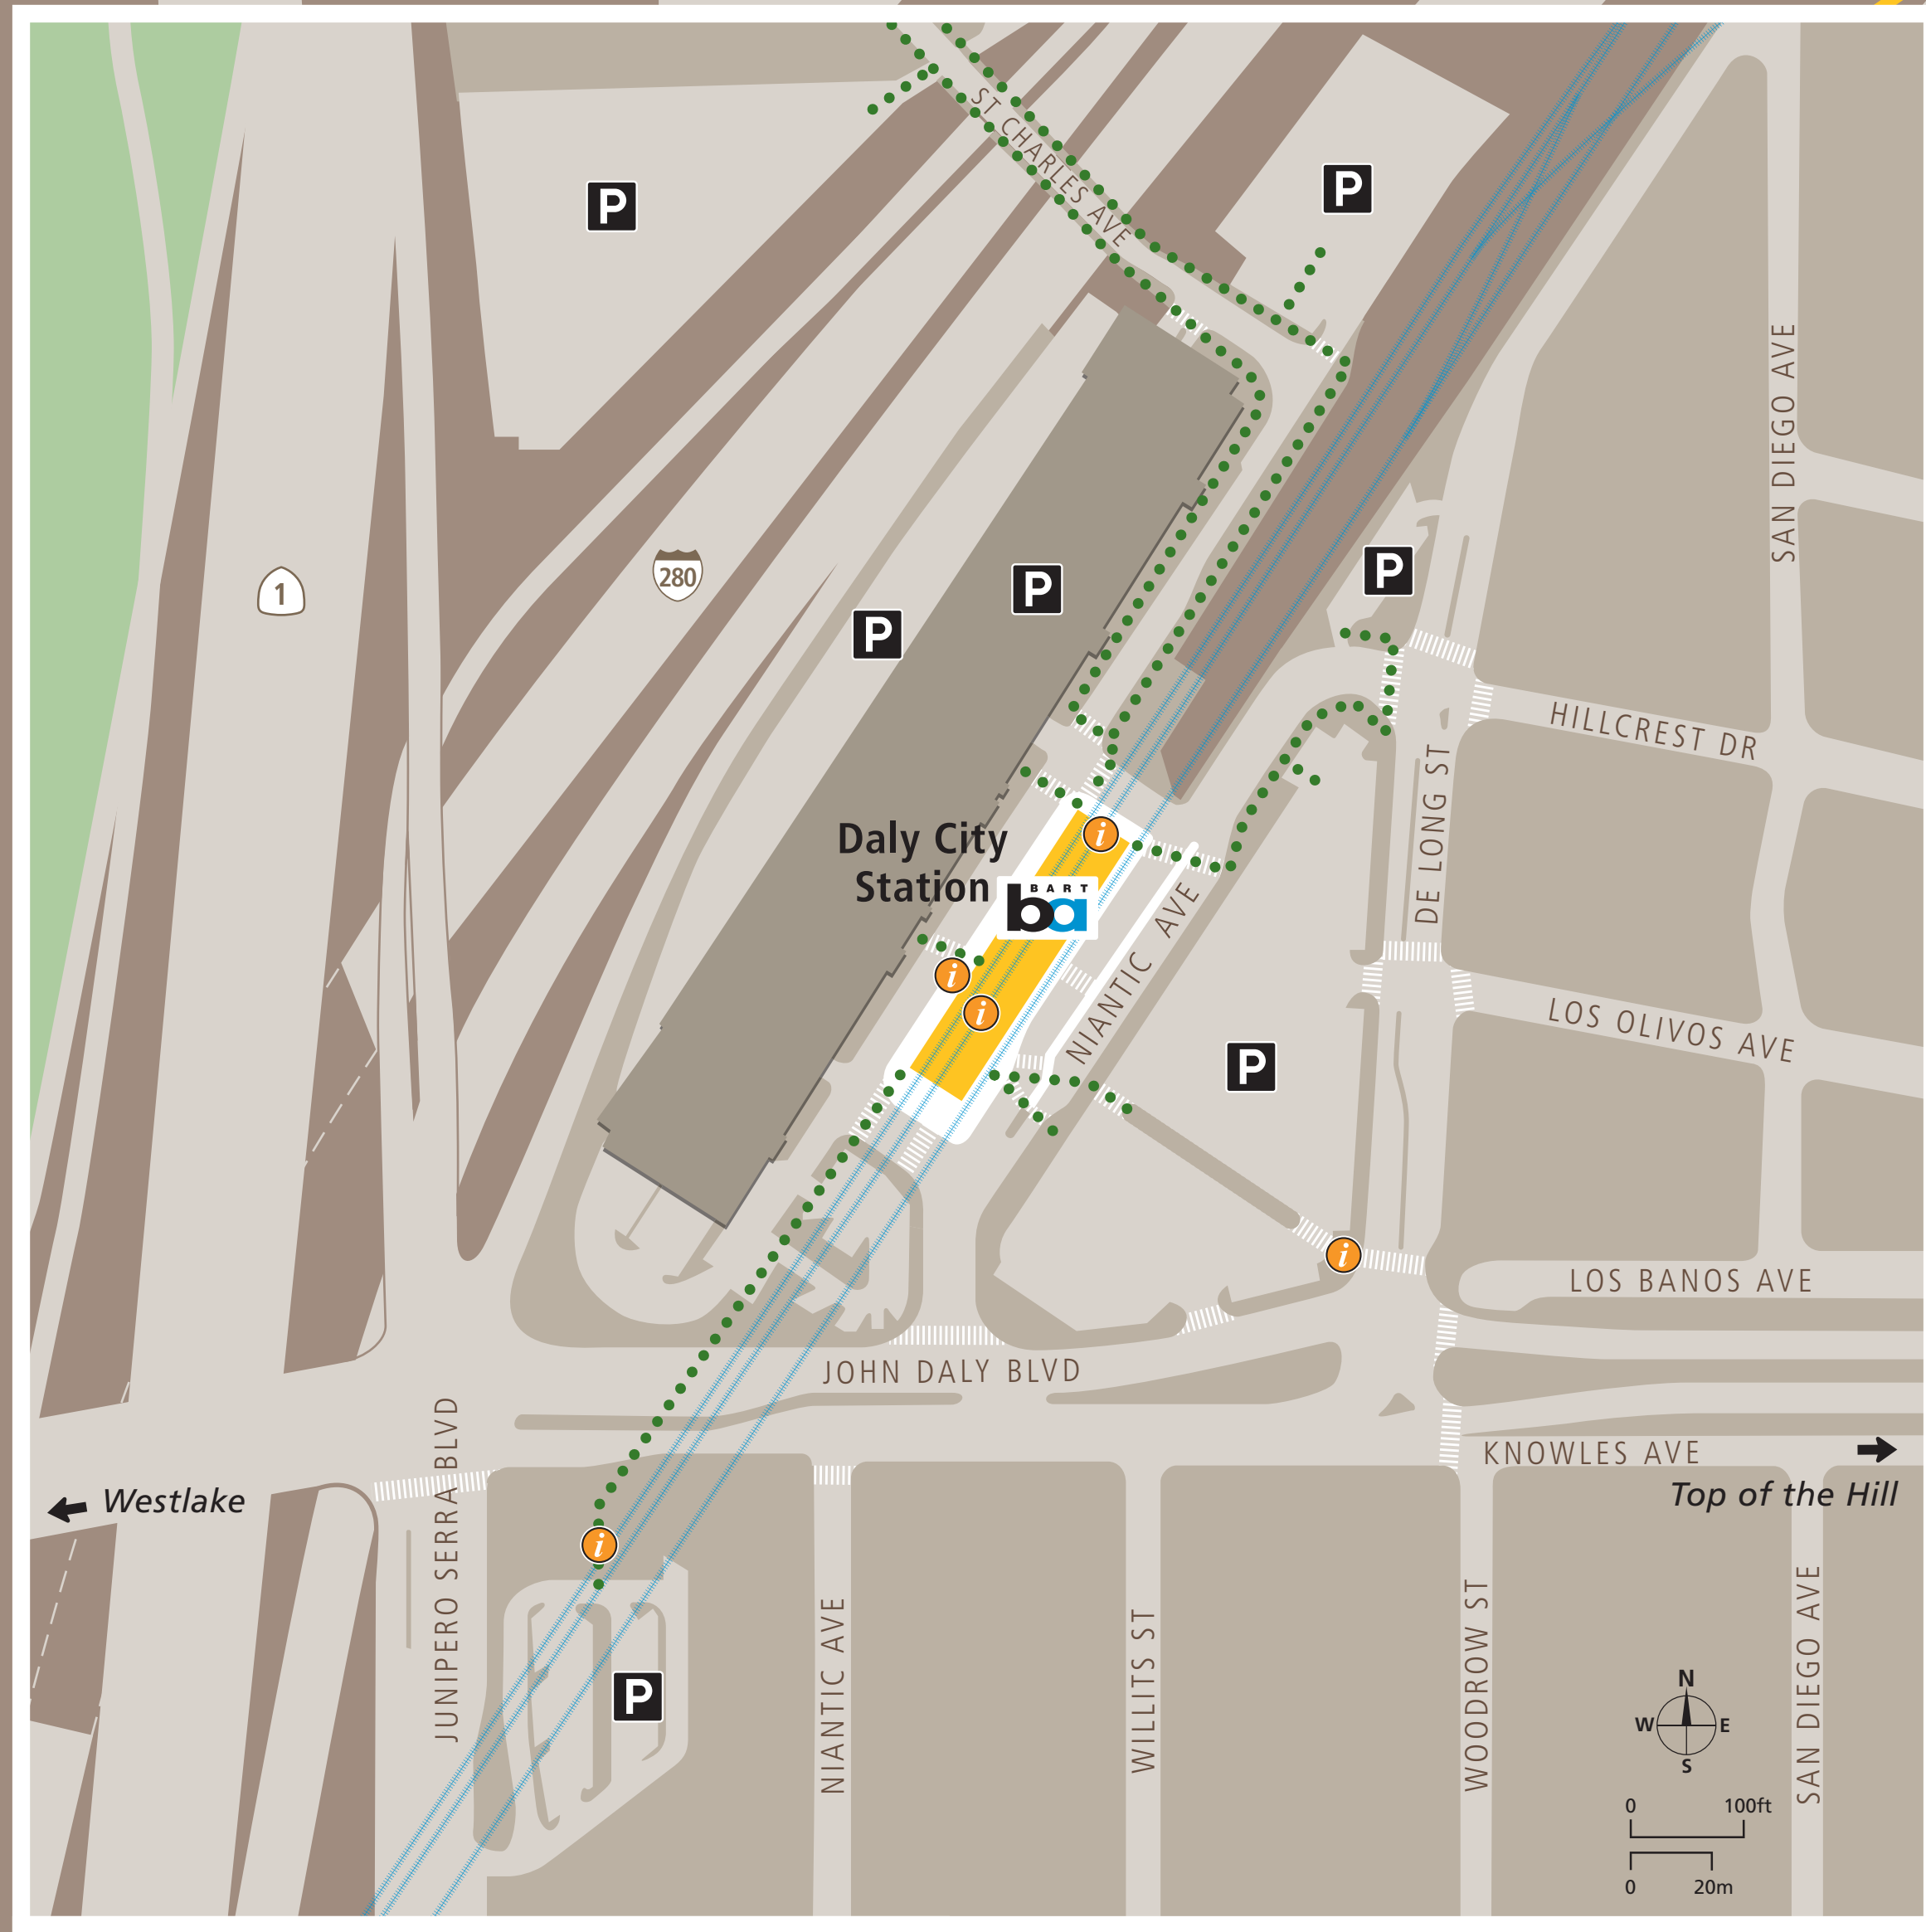

Transit Stops

Paradas del tránsito

公車站地圖

Pook na tinitigilan ng mg Sasakyan

Transit Information

Daly City Station

Daly City

Map Key

- You Are Here
- 3-Minute Walk
  500ft/150m Radius
- Bus
- Transit Stop
- BART Parking
- Bike Parking
- Elevator
- Escalator
- Passenger Pick-up/Drop-off
- Restrooms
- Stairs
- Station Agent Booth
- Taxi Stand
- Telephone
- Ticket Vending:
  - Clipper/Bart Tickets
  - Addfare
  - Transit Information

Transit Lines

- **Daly City Bayshore Shuttle**
  Shuttle to Bayshore Community Center
- **Early Bird Express**
  714 Salesforce Transit Center
- **SamTrans**
- **Local Bus Lines**
  - 110 Linda Mar Park & Ride
  - 118 Linda Mar Park & Ride
  - 120 Brunswick/Templeton
  - 120 Colma BART
  - 121 Lowell/Hanover
  - 121 Skyline College
  - 130 Airport/Linden
  - ECR Palo Alto Transit Center
  - Rapid Redwood Transit Center
- **San Francisco Muni**
- **Local Bus Lines**
  - 14R Mission Rapid
  - 28 19th Avenue
  - 54 Felton
  - 57 West Portal
  - 57 Lakeshore Plaza
- **Seton Shuttle**
  Shuttle to Seton Medical Center
- **SF State Shuttle**
  - E Express Shuttle to SF State/19th Avenue
  - C Campus Loop Shuttle
- **Skyline College Shuttle**
  Shuttle to Skyline College

Station Area Map

Inside Station:

- Antioch
- Dublin/Pleasanton
- Millbrae
- Richmond
- SFO
- Warm Springs/South Fremont

54

Seton Shuttle

Daly City Bayshore Shuttle

Skyline College Express

Paratransit

120 Colma BART
121 Skyline College
ECR Palo Alto Transit Ctr
RAPID Redwood City Transit Ctr

14R
57 Lakeshore Plaza

120 Brunswick & Templeton
121 Lowell & Hanover
ECR • RAPID Drop-off only

110 • 118 • 130

28
57 West Portal

SF State Shuttle E • C

714

Free Bay Area Transit Information
Dial 5-1-1 or visit 511.org

Revised August 22, 2019