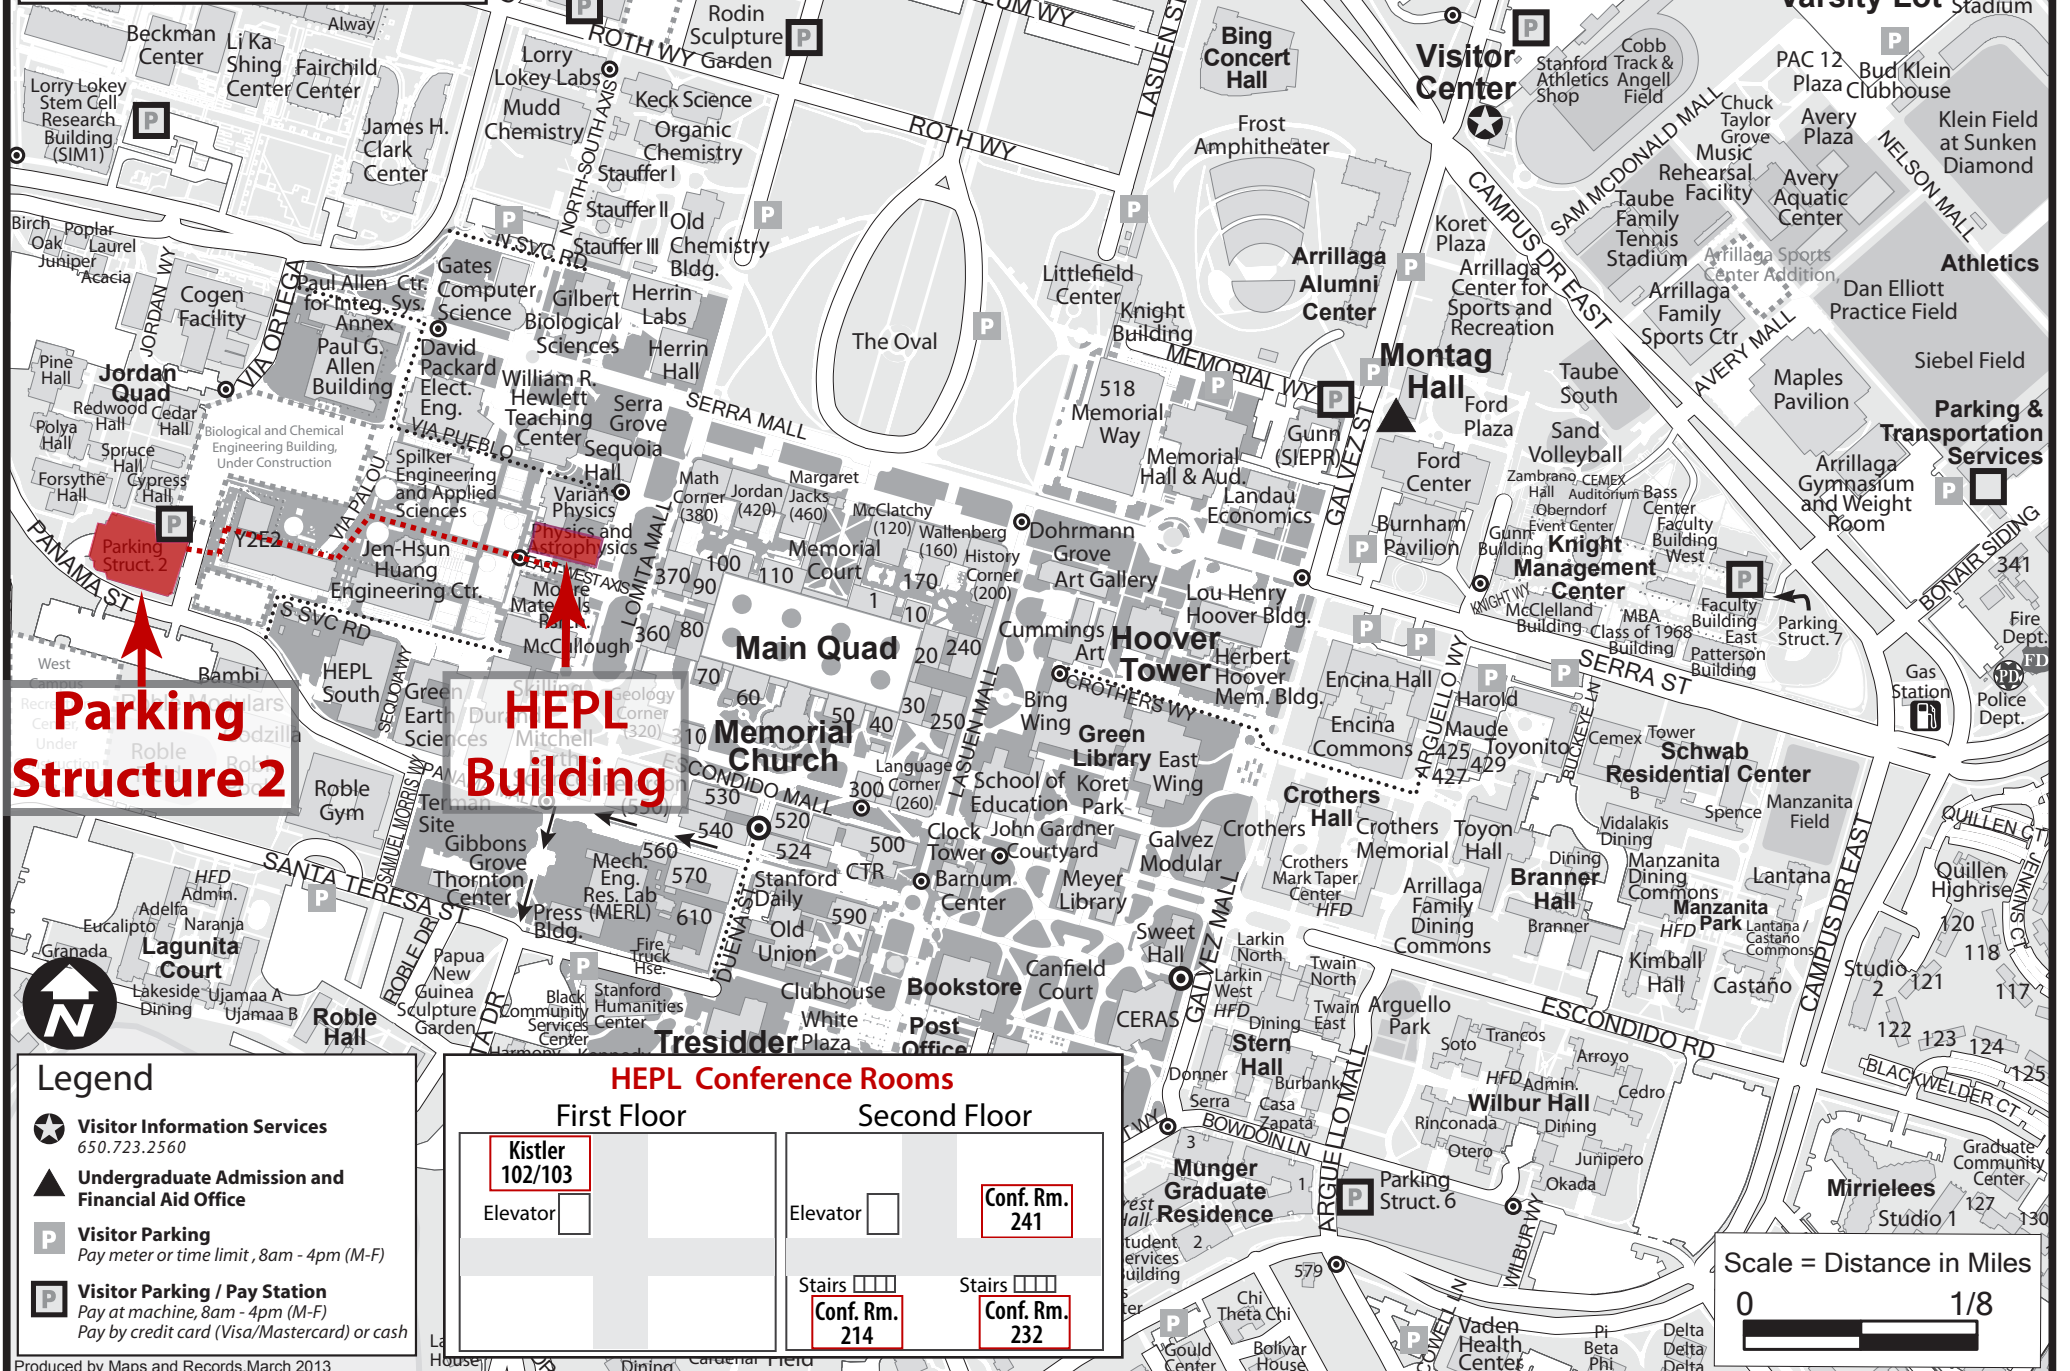

## Visitor Information Services

**Parking Structure 2**

**HEPL Building**

- Legend**
- ★ Visitor Information Services  
650.723.2560
  - ▲ Undergraduate Admission and Financial Aid Office
  - P Visitor Parking  
Pay meter or time limit, 8am - 4pm (M-F)
  - P Visitor Parking / Pay Station  
Pay at machine, 8am - 4pm (M-F)  
Pay by credit card (Visa/Mastercard) or cash